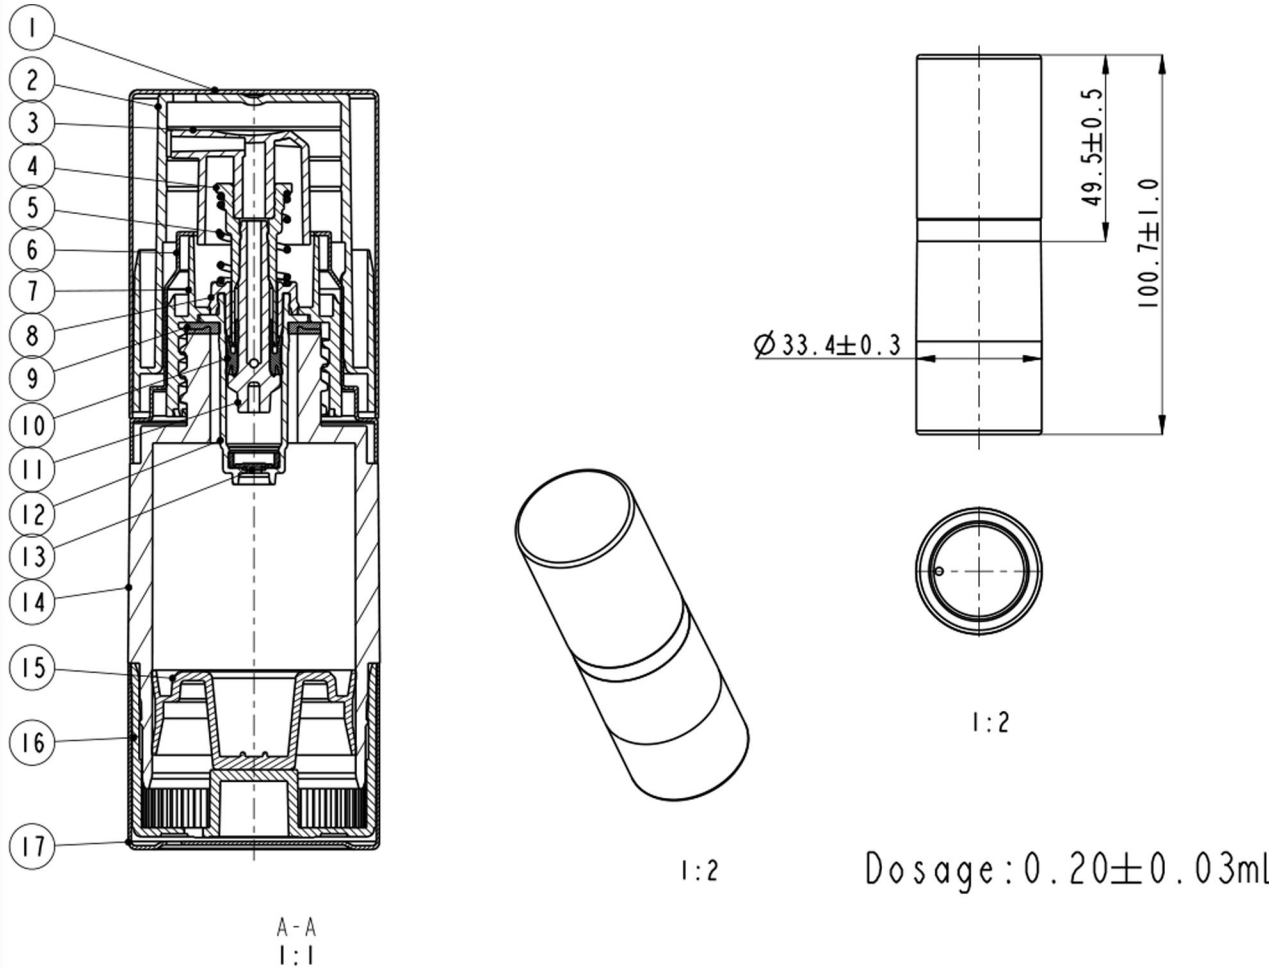

15ml Airless Bottle

Bluesky Product Code		AP15
17	Alu. Base	Al
16	Base	PP
15	Big Piston	LDPE
14	15ml Bottle	AS
13	Sealing Bushing	LDPE
12	Housing	PP
11	Needle	POM
10	Small Piston	LDPE
9	Gasket	Silica Gel
8	Chaplet	POM
7	Closure	PP
6	Alu. Closure	Al
5	Spring	SUS304
4	Stem	PP
3	Actuator	PP
2	Overcap	PP
1	Alu. Cap	Al
No.	Component	Material
Last Updated By:		23/05/2019